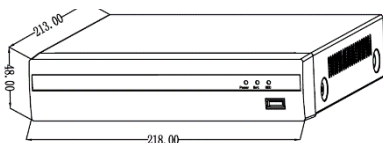

PS-960P-KIT4P II

Camera	
Model	PS-622HD
Pick-up Devices	1/4" progressive scan 1.3 MP CMOS
Effective Pixel	1280(H)*720(V)
Min. illumination	0 Lux(IR ON)
Electronic shutter	Auto/1/25s-1/10000s
Day/Night	EXT trigger, ICR
Lens	2.8mm M12, ICR Model
IR Distance	10-15M(30*Φ5)
VIDEO	
Video Input	4 CH 720P
Video compression	H.264 (High Profile@Level4.2)
Video Input Resolution	720P/VGA/4CIF/DCIF/2CIF/CIF/QCIF
Video Output	VGA/HDMI sync output, 1920×1080,1440×900,1280×1024,1366×768,1024×768,800×600
Bit Rate	16-8000Kbps
Image Display	1/4
Snapshot	Support(BMP)
Motion Detection	396(22*18) surveyed area can be set in every screen and multi sensitivity adjustable(Need IPC supported)
AUDIO	
Audio Encoding	G.711A
Audio Input	IPC complex audio input
Audio Output	N/A
Talkback	N/A
VIDEO RECORDING AND PLAYBACK	
Video Frame Rate	1-30fps
Record Mode	Manual/Alarm/MD/Regular
Playback Synchronic	4CH 720P
Search Method	Time,Calendar,Event,Channel
Video Playback	Start,Stop,Fast play,Slow play, Frame play, Snapshot, Full screen, Roller amplification time ball precise playback
VIDEO BACKUP	
Interface	1 SATA
HDD Capacity	4T
Backup location	Local HDD, Network
Backup Method	Network,USB storage device,USB recorder
NETWORK MANAGEMENT	
Protocol	TCP/IP,HTTP,DDNS,SMTP,DHCP,PPPOE,UPNP,NTP,ONVIF,P2P,I8S
EXT INTERFACE	
Network Interface	RJ45 10M/100M adaptive Ethernet port
RJ45	4 RJ45, connect IPC directly
Alarm	Without
RS-485	1 RS485 port, support FS-KT301 keyboard
USB Port	2 USB2.0, support WIFI/ 3G extension
GENERAL	
Operation Temp And Humidity	-10°C ~ 55°C/10% -90%
Power supply	DC15V/4A (Power plug can be select)
Power Consumption	NVR:5W (Without HDD) ,Camera:6W(IR ON)
Unit Dimension(mm)	L 218*W 213*H 48
Weight	NVR: 1Kg, IPC: 540g