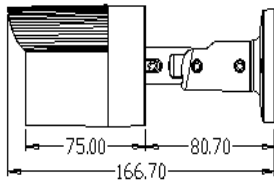

PS-960P-KIT4P II

Camera	
Model	PS-622HD
Pick-up Devices	1/4" progressive scan 1.3 MP CMOS
Effective Pixel	1280(H)*720(V)
Min. illumination	0 Lux(IR ON)
Electronic shutter	Auto/1/25s-1/10000s
Day/Night	EXT trigger, ICR
Lens	2.8mm M12, ICR Model
IR Distance	10-15M(30*Φ5)
VIDEO	
Video Input	4 CH 720P
Video compression	H.264 (High Profile@Level4.2)
Video Input Resolution	720P/VGA/4CIF/DCIF/2CIF/CIF/QCIF
Video Output	VGA/HDMI sync output, 1920×1080,1440×900,1280×1024,1366×768,1024×768,800×600
Bit Rate	16-8000Kbps
Image Display	1/4
Snapshot	Support(BMP)
Motion Detection	396(22*18) surveyed area can be set in every screen and multi sensitivity adjustable(Need IPC supported)
AUDIO	
Audio Encoding	G.711A
Audio Input	IPC complex audio input
Audio Output	N/A
Talkback	N/A
VIDEO RECORDING AND PLAYBACK	
Video Frame Rate	1-30fps
Record Mode	Manual/Alarm/MD/Regular
Playback Synchronic	4CH 720P
Search Method	Time,Calendar,Event,Channel
Video Playback	Start,Stop,Fast play,Slow play, Frame play, Snapshot, Full screen, Roller amplification time ball precise playback
VIDEO BACKUP	
Interface	1 SATA
HDD Capacity	4T
Backup location	Local HDD, Network
Backup Method	Network,USB storage device,USB recorder
NETWORK MANAGEMENT	
Protocol	TCP/IP,HTTP,DDNS,SMTP,DHCP,PPPOE,UPNP,NTP,ONVIF,P2P,I8S
EXT INTERFACE	
Network Interface	RJ45 10M/100M adaptive Ethernet port
RJ45	4 RJ45, connect IPC directly
Alarm	Without
RS-485	1 RS485 port, support FS-KT301 keyboard
USB Port	2 USB2.0, support WIFI/ 3G extension
GENERAL	
Operation Temp And Humidity	-10°C ~ 55°C/10% -90%
Power supply	DC15V/4A (Power plug can be select)
Power Consumption	NVR:5W (Without HDD) ,Camera:6W(IR ON)
Unit Dimension(mm)	L 218*W 213*H 48
Weight	NVR: 1Kg, IPC: 540g