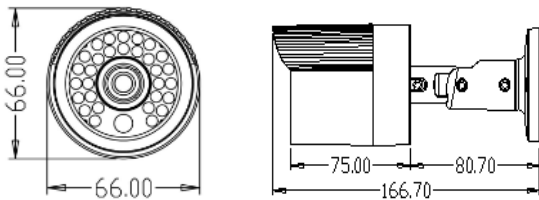

PS-960P-KIT4P II

Camera	
Model	PS-622HD
Pick-up Devices	1/4" progressive scan 1.3 MP CMOS
Effective Pixel	1280(H)*720(V)
Min. illumination	0 Lux(IR ON)
Electronic shutter	Auto/1/25s-1/10000s
Day/Night	EXT trigger, ICR
Lens	2.8mm M12, ICR Model
IR Distance	10-15M(30*Φ5)
VIDEO	
Video Input	4 CH 720P
Video compression	H.264 (High Profile@Level4.2)
Video Input Resolution	720P/VGA/4CIF/DCIF/2CIF/CIF/QCIF
Video Output	VGA/HDMI sync output, 1920×1080,1440×900,1280×1024,1366×768,1024×768,800×600
Bit Rate	16-8000Kbps
Image Display	1/4
Snapshot	Support(BMP)
Motion Detection	396(22*18) surveyed area can be set in every screen and multi sensitivity adjustable(Need IPC supported)
AUDIO	
Audio Encoding	G.711A
Audio Input	IPC complex audio input
Audio Output	N/A
Talkback	N/A
VIDEO RECORDING AND PLAYBACK	
Video Frame Rate	1-30fps
Record Mode	Manual/Alarm/MD/Regular
Playback Synchronic	4CH 720P
Search Method	Time,Calendar,Event,Channel
Video Playback	Start,Stop,Fast play,Slow play, Frame play, Snapshot, Full screen, Roller amplification time ball precise playback
VIDEO BACKUP	
Interface	1 SATA
HDD Capacity	4T
Backup location	Local HDD, Network
Backup Method	Network,USB storage device,USB recorder
NETWORK MANAGEMENT	
Protocol	TCP/IP,HTTP,DDNS,SMTP,DHCP,PPPOE,UPNP,NTP,ONVIF,P2P,I8S
EXT INTERFACE	
Network Interface	RJ45 10M/100M adaptive Ethernet port
RJ45	4 RJ45, connect IPC directly
Alarm	Without
RS-485	1 RS485 port, support FS-KT301 keyboard
USB Port	2 USB2.0, support WIFI/ 3G extension
GENERAL	
Operation Temp And Humidity	-10°C ~ 55°C/10% -90%
Power supply	DC15V/4A (Power plug can be select)
Power Consumption	NVR:5W (Without HDD) ,Camera:6W(IR ON)
Unit Dimension(mm)	L 218*W 213*H 48
Weight	NVR: 1Kg, IPC: 540g