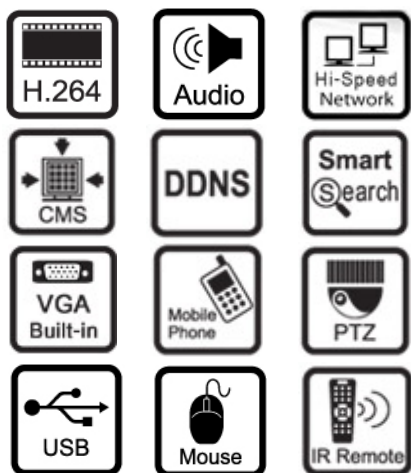

### SPECIFICATION

- H.264 compression
- Supports VGA, BNC output
- Supports 16 CH recording
- Full screen on event, PIP, Sequence and Split screen 1,4,6,1A5, 1A7,8,9,1A12,16
- Support video streaming encode
- Supports 2 SATA HDD, Maximum 4TB
- Supports mainstreaming intelligent mobile phone surveillance function, One Mobile phone can monitor many DVR simultaneously
- S.M.A.R.T HDD self-monitoring Disk warning when failed.
- Super clear image HDMI High resolution

Model	PS-9316MI
Compression	H.264
OS	Embedded Linux
Video Input	16-CH
Video Output	Mainout HDMI*1, VGA*1, BNC Spot out*1
Video Loopout	NO
Display Resolution	HDMI/VGA: 1920 x 1080 CVBS:D1
Recording Resolution	D1,HD1, CIF
Frame Rate (PAL)	400fps @ CIF / 200fps@ Half-D1 / 100fps @ D1
Frame Rate (NTSC)	480fps @ CIF / 240fps@ Half-D1 / 120fps @ D1
Playback	16-CH
Digital Zoom	4X in live/Playback/I.E. /Safari /CMS
HDD Interface	2SATA
Audio Input	4-CH
Audio Output	1-CH
Alarm Input	16-CH
Alarm Output	1-CH
Password Protection	Authority configurable user
Log list	Motion/SENSOR/SYSTEM/OPERATION
Bidirectional talk	YES
Network Interface	10/100M or Giga (16CH) Ethernet self-adjustable,UPnP
DDNS	Built-in DDNS
Communication Interface	USB2.0*2, RS485*2, DVD-RW (optional)
PTZ Protocol	Pelco D, Pelco P, RANGE, VISCA, DSCP, VIDO, STAR, NEON, MINKING, LILIN
IR Controller	1
Recording Mode	Manual, Timer, Motion, Sensor
Multi Stream	Dual Stream: Master Stream for Record, Sub Stream for Network.
Search	DVR,IE,CMS,iPhone,iPad: time / Event /File management / snap shot
Cellphone software	"SuperLive" available for iOS , Andriod,BB,Symbian, WM
PC Viewer	AVI format
CMS	Standard version 64CH Dual Monitor , Local schedule record
Languages	Thai, English, Other 16 languages