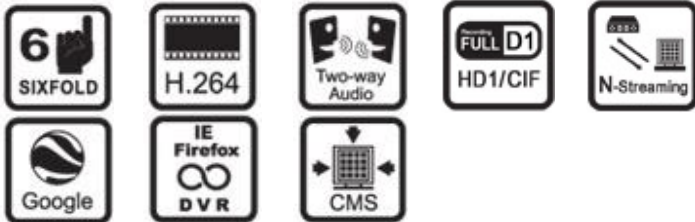

FEATURE

Remote

Storage

Integration