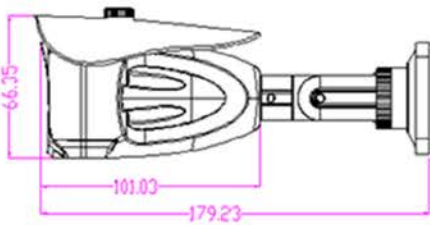

PS-HZ76D

Key Features

- 1/3" SONY EX-view HADIIICCD
- DSP: NVP2090
- Resolution: Color 700TVL
- Min.illumination: 0Lux (IR on)
- Electronic shutter(Auto), Day&Night, ATW
- IR distance: 20-30 m
- OSD menu, Lightning-proof, IP66, Gimble cable bracket, DC12V

Dimension

SPECIFICATION

Parameter	Model	PS-HZ76D
Camera		
Pick-up device		1/3" SONY EX-view HADIIICCD
Effective pixels		NTSC:976x494,PAL:976x582
Resolution		Color 700TVL
Min.illumination		0lux (IR on)
Sync system		Internal
Scan system		2:1 Interlace
S/N ratio		more than 52dB
Lens		3.6mm M12 lens(6mm/8mm M12 lens optional)
White balance		ATW
Day&Night		External
Gamma		0.45
Video output		1.0Vp-p Composite Video Output, 75 Ohm
IR distance		30 m(2 Array leds)
Power supply		DC12V ± 10%
Power consumption (max)		400MA/DC12V (IR on)
Operation temp		-20 °C ~ 50 °C