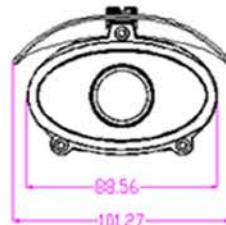

PS-HZ76D

Key Features

- 1/3" SONY EX-view HADIIICCD
- DSP: NVP2090
- Resolution: Color 700TVL
- Min.illumination: 0Lux (IR on)
- Electronic shutter(Auto), Day&Night, ATW
- IR distance: 20-30 m
- OSD menu, Lightning-proof, IP66, Gimble cable bracket, DC12V

Dimension

SPECIFICATION

Parameter	Model	PS-HZ76D
Camera		
Pick-up device		1/3" SONY EX-view HADIIICCD
Effective pixels		NTSC:976x494,PAL:976x582
Resolution		Color 700TVL
Min.illumination		0lux (IR on)
Sync system		Internal
Scan system		2:1 Interlace
S/N ratio		more than 52dB
Lens		3.6mm M12 lens(6mm/8mm M12 lens optional)
White balance		ATW
Day&Night		External
Gamma		0.45
Video output		1.0Vp-p Composite Video Output, 75 Ohm
IR distance		30 m(2 Array leds)
Power supply		DC12V ± 10%
Power consumption (max)		400MA/DC12V (IR on)
Operation temp		-20 °C ~ 50 °C