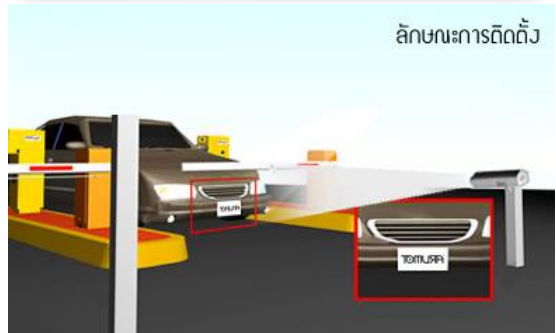

## IR LED Camera Series

LED ส่องสว่าง

ลักษณะการติดตั้ง

### SPECIFICATION

Model	PS-HZ32N
Pick-up device	1/3" SONY Supper HAD CCD
Effective Pixels	NTSC:976(H)*494(V) PAL:976(H)*582(V)
Sync system	Internal
Resolution	700TVL
Min. Illumination	Color:0.02Lux/F1.2 B/W:0.002Lux/F1.2 (sens-up) , 0Lux ( IR on )
S/N	More than 52dB
Electronic Shutter	Auto/Anti-flicker/Manual NTSC:1/60~1/100,000, PAL:1/50~1/100,000
Fliclerless Mode	On / Off
Lens mount	6-22mm Auto Iris ICR M12 Lens
Gamma	Auto/Manual
White Balance	ATW1/ATW2/AWC-SET/ANTI.CRL/MANUAL
AGC Gain Control	High/Mid/Low/Off
BackLight Compensation	HLC/BLC/OFF
Motion Detection	Off/On(4 areas)
Day & Night	Auto/B/W/Color/EXT
Video Output	1.0Vp-p Composite Video Output,75ohm
White LED distance	5-15meter
Power Supply	DC12V
Power Consumption	800mA ( Max )
Operating Temp.	-20C ~ 50C IP66