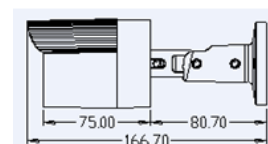

Key Features

- H.264/MJPEG
- 720P full real-time recording
- Support I8S, plug and play
- Support mobilephone, IE browser monitoring
- POE
- Gimbal cable bracket included
- IP66, Lightning-proof, DC12V

Dimension

WIRE INTERFACE

1. Power Supply
2. Network Interface
3. Analog video output

SPECIFICATION

Model	PS-622HD-PV
CAMERA	
Sensor	1/4" OV 1.3 MP Progressive scan CMOS
Min.illumination	0Lux/F1.4 (IR ON)
Electronic shutter	Auto/Manual (1/25~1/10000)
Day/Night	Auto, B/W, color, EXT
Video parameter	DWDR, mirror, 3D noise reduction, sharpness/ lightness adjustable
IR distance	10-15M (30xΦ5 IR leds)
Lens	2.8mm M12 lens (6mm/8mm M12 lens optional)
Lens interface	M12
AUDIO/VIDEO COMPRESSION	
Video compression	H.264/MJPEG
Encoding features	Dual-stream: main-stream PAL: 1280X720 25fps; NTSC: 1280X720 30fps
Max. image resolution	1280X720
Encoding system	Constant bit rate, variable bit rate optional
Video bit rate	
Stream type	Complex stream/ video stream
Audio compression	/
Audio bit rate	/
NETWORK	
Password protection	Support
Character display	Support (Channel, Date)
Mobile surveillance	Apple, Android

INTERFACE	
Network interface	RJ45 10M/100M adaptive
GENERAL	
Operating conditions	-20°C ~ 55°C/0%-90%
IP grade	IP66
Power supply	DC12V/ POE
Power consumption	<6W
Dimensions	66(W)*66(H)*166.7(L)mm
Weight (net weight)	366g
WIRE INTERFACE	
1. Power supply 2. Network interface	