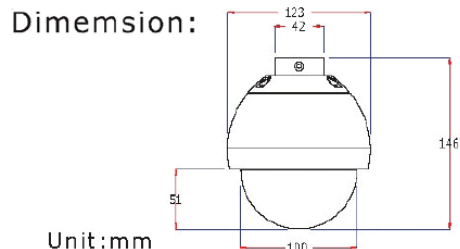

### Accessories:

Wall Mount

Ceiling Mount

Dome Type	4" Indoor/Outdoor PTZ dome
Image Sensor	1/3"SONY CCD Effio-E DSP OSD-MENU
Picture Element	NTSC:976x494, PAL:976x582
Resolution	700 TVL
Minimum illumination	Color:0.06lux/F1.2, B/W:0.006Lux/F1.2
Lens	5-15mm
Optical Zoom	3X
DWDR	ON/OFF
DNR	2DNR (Y/C, Y, C, OFF)
Protection	IP66 for outdoor use (Wall Mount)
Tilt rotation	0° ~ 90°
Pan rotation	360° Continues rotation
Max Pan speed	60°/sec
Max Tilt speed	30°/sec
Preset speed	100°/Sec
Preset accuracy	±3°
Preset	32 Points
S/N ratio	>50dB
Pattern Tours	Programable 16 preset point Programable preset number
Auto Scan	Yes (Programable speed and left right limited point)
Power-off memory	Current setting and state (Include Pattern, Not include auto scan)
Home position	Yes (Programable auto come back home position)
Protocol	Pelco-P/D
Baudrate	1200/2400/4800/9600 bps
Address	0-255
Communication	RS485 (+/-)
Operating Temp	-5°C ~ 60°C
Power supply	DC 12V 500mA