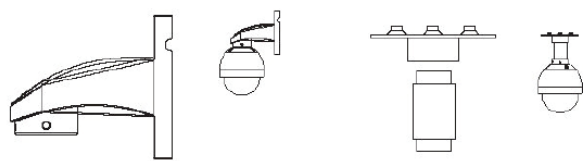

## Pan Tilt Zoom Doom Camera Indoor/Outdoor

### Accessories:

Wall Mount

Ceiling Mount

Dome Type	4" Indoor/Outdoor PTZ dome
Image Sensor	1/3"SONY CCD Effio-E DSP OSD-MENU
Picture Element	NTSC:976x494, PAL:976x582
Resolution	700 TVL
Minimum illumination	Color:0.06lux/F1.2, B/W:0.006Lux/F1.2
Lens	5-15mm
Optical Zoom	3X
DWDR	ON/OFF
DNR	2DNR (Y/C, Y, C, OFF)
Protection	IP66 for outdoor use (Wall Mount)
Tilt rotation	0° ~ 90°
Pan rotation	360° Continues rotation
Max Pan speed	60°/sec
Max Tilt speed	30°/sec
Preset speed	100°/Sec
Preset accuracy	±3°
Preset	32 Points
S/N ratio	>50dB
Pattern Tours	Programable 16 preset point Programable preset number
Auto Scan	Yes (Programable speed and left right limited point)
Power-off memory	Current setting and state (Include Pattern, Not include auto scan)
Home position	Yes (Programable auto come back home position)
Protocol	Pelco-P/D
Baudrate	1200/2400/4800/9600 bps
Address	0-255
Communication	RS485 (+/-)
Operating Temp	-5°C ~ 60°C
Power supply	DC 12V 500mA