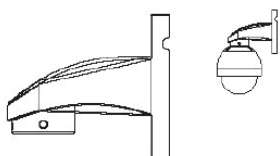

## Pan Tilt Zoom Doom Camera Indoor/Outdoor

Dimension:

Unit:mm

Accessories:

Wall Mount

Ceiling Mount

<b>Dome Type</b>	4" Indoor/Outdoor PTZ dome
<b>Image Sensor</b>	SONY CCD 1/4"
<b>Picture Element</b>	PAL:(H)976 x (V)582
<b>Resolution</b>	700 TVL
<b>Minimum illumination</b>	0.06Lux/F1.2
<b>Lens</b>	5-60mm dynamic varifocal lens
<b>Optical Zoom</b>	12X
<b>Protection</b>	Metal Case IP66 for outdoor use (Wall Mount)
<b>Tilt rotation</b>	0° ~ 90°
<b>Pan rotation</b>	360° Continues rotation
<b>Max Pan speed</b>	60°/sec
<b>Max Tilt speed</b>	30°/sec
<b>Preset speed</b>	100°/Sec
<b>Preset accuracy</b>	±3°
<b>Preset</b>	32 Points
<b>S/N ratio</b>	>50dB
<b>Pattern Tours</b>	Programmable 16 preset point Programmable preset number
<b>Auto Scan</b>	Yes (Programmable speed and left right limited point)
<b>Power-off memory</b>	Current setting and state (Include Pattern, Not include auto scan)
<b>Home position</b>	Yes (Programmable auto come back home position)
<b>Protocol</b>	Pelco-P/D
<b>Baudrate</b>	1200/2400/4800/9600 bps
<b>Address</b>	0-255
<b>Communication</b>	RS485 (+/-)
<b>Operating Temp</b>	-5°C ~ 60°C
<b>Power supply</b>	DC 12V 500mA