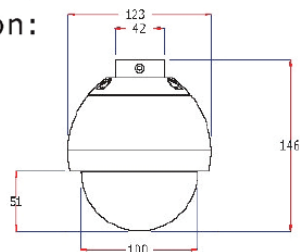

## Pan Tilt Zoom Doom Camera Indoor/Outdoor

Dimension:

Unit:mm

Accessories:

Wall Mount

Ceiling Mount

<b>Dome Type</b>	4" Indoor/Outdoor PTZ dome
<b>Image Sensor</b>	SONY CCD 1/4"
<b>Picture Element</b>	PAL:(H)976 x (V)582
<b>Resolution</b>	700 TVL
<b>Minimum illumination</b>	0.06Lux/F1.2
<b>Lens</b>	5-60mm dynamic varifocal lens
<b>Optical Zoom</b>	12X
<b>Protection</b>	Metal Case IP66 for outdoor use (Wall Mount)
<b>Tilt rotation</b>	0° ~ 90°
<b>Pan rotation</b>	360° Continues rotation
<b>Max Pan speed</b>	60°/sec
<b>Max Tilt speed</b>	30°/sec
<b>Preset speed</b>	100°/Sec
<b>Preset accuracy</b>	±3°
<b>Preset</b>	32 Points
<b>S/N ratio</b>	>50dB
<b>Pattern Tours</b>	Programmable 16 preset point Programmable preset number
<b>Auto Scan</b>	Yes (Programmable speed and left right limited point)
<b>Power-off memory</b>	Current setting and state (Include Pattern, Not include auto scan)
<b>Home position</b>	Yes (Programmable auto come back home position)
<b>Protocol</b>	Pelco-P/D
<b>Baudrate</b>	1200/2400/4800/9600 bps
<b>Address</b>	0-255
<b>Communication</b>	RS485 (+/-)
<b>Operating Temp</b>	-5°C ~ 60°C
<b>Power supply</b>	DC 12V 500mA