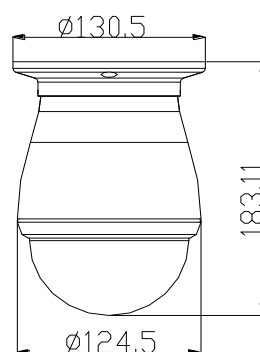

Vandal Proof Mini Speed Dome Camera

FEATURE

- ◆ 10X optical zoom, 10X digital zoom
- ◆ 1/4' stepping motor, 0.05°/sec Pan/Tilt speed available
- ◆ Max 360°/sec high speed Pan/Tilt motion
- ◆ IR cut, Day/Night function
- ◆ OSD menu to set speed dome functions
- ◆ Provide keyboard shortcuts operation
- ◆ Privacy zone function
- ◆ Compact and mini structure

DIMENTIONS

SPECIFICATION

Model	PS-10HSDII	
Pick-up device	1/4" SONY SUPER HAD II CCD	
Effective pixels	768(H)×494(V) 380K NTSC	752(H)×582(V) 440K PAL
Horizontal Resolution	540 TVL(Color),570 TVL(B/W)	
S/N Ratio	50dB(AGC Off)	
Zoom	10X optical zoom, 10X digital zoom	
Focal Length	F1.8, f=3.8~38mm	
Min. Illumination	0.7Lux (Color), 0.02Lux (B/W), 50 IRE	
Day & Night	Auto / Day / Night (ICR)	
Focus	Auto / Manual / Semi-Auto	
Iris	Auto / Manual	
Shutter Speed	128X~1/120000 sec	
AGC	Normal / High / Off	
White Balance	Auto / Manual / (Red, Blue Gain Adjustable)	

SPECIFICATION

BLC	Low / Middle / High / Off
Digital slow shutter	Low / Middle / High / Off
Pan / Tilt Range	Pan: 360°(Endless), Tilt: 180°(Auto Electronics Flip)
Pan / Tilt Speed	Preset: 360°/sec Swing: 1~180°/sec Manual: 0.05~360°/sec(Proportional to zoom)
Preset	127 Preset (Lable Setting)
Pattern	4 Patterns, 5 minutes long trajectory/Pattern
Swing	8 Swing
Group	8 Groups (20 actions entities per group)
Other Functions	Auto flip, Auto parking, Power up action etc
Communication	RS-485
Protocol	Pelco-D, Pelco-P selectable
Privacy Zone	4 zones
Alarm Input	4 Inputs
OSD	Menu
Rated Power	DC12V / 2A
Enviroment applicable	Indoor
Operating Temp	-10°C~50°C