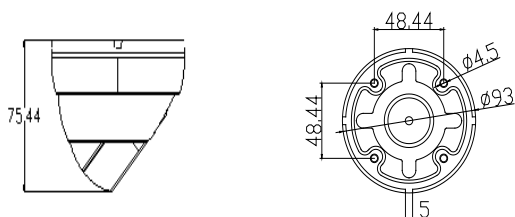

700TVL 1/3" Pixelplus NTSC/PAL CMOS IR Dome Camera

- ◆ 1/3" NTSC/PAL CMOS Image sensor(Pixelplus)
- ◆ Image Resolution: Color 700TVL
- ◆ Min. illumination: 0 Lux (IR ON)
- ◆ IR Distance: 10-15m (24xΦ5), standard ICR module
- ◆ Electronic shutter (Auto), Day/Night, Smart IR
- ◆ Lighting-proof, Audio, Din Jack optional, DC 12V

SPECIFICATION

Model	PS-C85
Sensor	1/3" PC1099K CMOS
Effective pixels	976H*496V
Resolution	700 TVL
Min. Illumination	0LUX(IR ON)
Scan System	2:1 Interlace
Sync System	Internal
Lens	3.6mm M12 Lens(6mm M12 \2.8mm M12 optional)
Electronic Shutter	Auto
S/N Rate	47dB (AGC OFF)
Day/Night	Auto
Gamma	0.45 (Default)
Smart IR	Support
Video Output	1.0Vp-p composite video output,75Ω
GENERAL	
Power supply	DC12V± 10%
Power Consumption(Max)	200mA±10mA(IR ON)
IR Distance	10-15M(24*Φ5 IR leds)
Operating Conditions	-20°C ~ 55°C/ 0%-90%
Dimensions(mm)	75(H)*93(D)mm
Weight/PCS(g)	400g
Qty	16
Carton Dimensions	480(L)*245(W)*240(H)