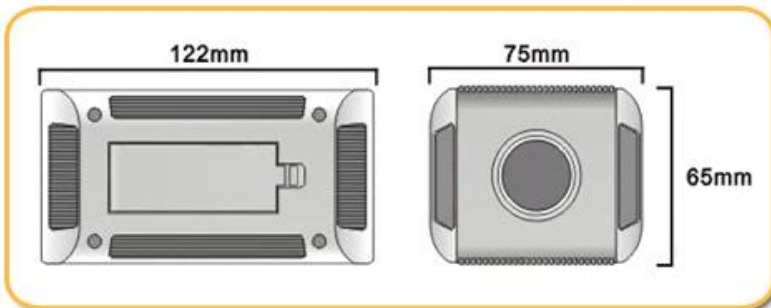

The World's First 600 TV Line

Dimension

FEATURES

- 1/3"SONY DS CCD
- WDR/BLC/ECLPS
- ULTRA HIGH RESOLUTION 600TVL
- 3D-DNR
- 6X DIGITAL ZOOM
- 8 ZONE MOTION DECTION
- PRIVACY REGION SHIELDED
- OSD MENU REAR VIEW
- O.S.D MENU
- HLC (High Light Compession)

OSD Menu

WDR (Wide Dynamic Range)

3D-DNR (Digital Noise Reduction)

HLC

Privacy Masking

SPECIFICATION

Model No.	PS-CP3160
Power	DC12±10% Max 2.0W
Sensor	1/3 inch Sony DS CCD
Total Pixels	NTSC: 811(H)×508(V)
	PAL: 795(H)×595(V)
Effective Pixels	NTSC: 768(H)×494(V)
	PAL: 752(H)×582(V)
Scanning System	2:1 Interlace
Sync. System	Internal/Line lock
O.S.D	Available
Dynamic Range	52dB (×128)
Backlight Compensation	WDR/BLC/OFF selectable
Resolution	Color 600TVL
S/N(Y Singal)	52dB (AGC OFF)
Mini Illumination	Color Model: 0.02(0.6) Lux(Sens-up OFF) @50IRE
	B/W Model: 0.0001(0.1) Lux(Sens-up OFF)
White Balance	ATW/AWC/Manual/FIXED 2,500°K-9,000°K/ Outdoor (1,800°K~10,500°K) Indoor (4,500°K~8,500°K)
Electronic Shutter Speed	NTSC:1/60sec-1/120,000sec, Manual 1/60s - 1/100,000s
	PAL:1/50sec-1/120,000sec, Manual 1/50s - 1/100,000s
Sens-up	Auto/Fixed/Off(selectable limit ×2~×512)
Gain Control	Low/Middle/High/Off selectable
3D-DNR	Off/On (1~63 level adustable)
Motion Dection	On/Off (8 Zone, Alarm output)
Privacy	On/Off (8 Zone)
Mirror (H-REV)	ON/OFF
FLIP(V-REV)	ON/OFF
Freeze	ON/OFF
SHARPNESS	ON/OFF (Level Adjutable)
D/N Selection	Color/Black&White/Auto/Exit
STABILIZER	ON/OFF
Digital Zoom	On(×6)/Off
Blemish compensation	256 Point (Even 128 point, ODD 128 point)
Iris Contral	DC
Dimension	42(H)×42(V)×1.2(T)mm
Weight	410g