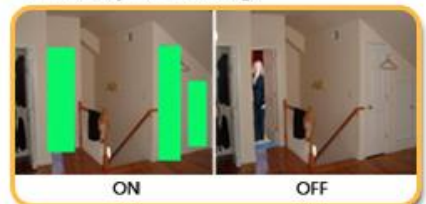

OSD Menu

WDR (Wide Dynamic Range)

3D-DNR (Digital Noise Reduction)

HLC

Privacy Masking

SPECIFICATION

Model No.	PS-CP3160
Power	DC12±10% Max 2.0W
Sensor	1/3 inch Sony DS CCD
Total Pixels	NTSC: 811(H)×508(V)
	PAL: 795(H)×595(V)
Effective Pixels	NTSC: 768(H)×494(V)
	PAL: 752(H)×582(V)
Scanning System	2:1 Interlace
Sync. System	Internal/Line lock
O.S.D	Available
Dynamic Range	52dB (×128)
Backlight Compensation	WDR/BLC/OFF selectable
Resolution	Color 600TVL
S/N(Y Singal)	52dB (AGC OFF)
Mini Illumination	Color Model: 0.02(0.6) Lux(Sens-up OFF) @50IRE
	B/W Model: 0.0001(0.1) Lux(Sens-up OFF)
White Balance	ATW/AWC/Manual/FIXED 2,500°K-9,000°K/ Outdoor (1,800°K~10,500°K) Indoor (4,500°K~8,500°K)
Electronic Shutter Speed	NTSC:1/60sec-1/120,000sec, Manual 1/60s - 1/100,000s
	PAL:1/50sec-1/120,000sec, Manual 1/50s - 1/100,000s
Sens-up	Auto/Fixed/Off(selectable limit ×2~×512)
Gain Control	Low/Middle/High/Off selectable
3D-DNR	Off/On (1~63 level adustable)
Motion Dection	On/Off (8 Zone, Alarm output)
Privacy	On/Off (8 Zone)
Mirror (H-REV)	ON/OFF
FLIP(V-REV)	ON/OFF
Freeze	ON/OFF
SHARPNESS	ON/OFF (Level Adjutable)
D/N Selection	Color/Black&White/Auto/Exit
STABILIZER	ON/OFF
Digital Zoom	On(×6)/Off
Blemish compensation	256 Point (Even 128 point, ODD 128 point)
Iris Contral	DC
Dimension	42(H)×42(V)×1.2(T)mm
Weight	410g