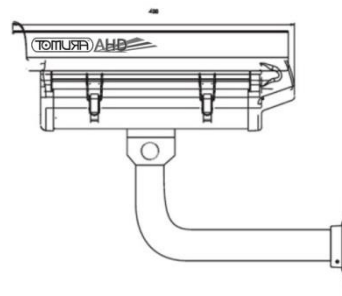

## 1/3" 1.2M 720P@25fps Vari focal len Blower Housing

### Dimension

### SPECIFICATION

Parameter	Model	PS-Z32AHDII
		1 /3" AR0130 sensor
<b>Camera</b>		
CPU		high-performance ISP
DSP		NVP2431H
Resolution		1280(H)* 960(V)
Lens		2.8-12mm
Day/Night		Auto(ICR)
Auto Iris		Auto Iris (DC)
Min. Illumination		Color: 0. 1Lux/F1.2, B/W: 0.01Lux/F1.2 , 0Lux (IR on)
S/N ration		>50dB
White Balance		Auto/Manual
Exposure mode		Manual / Auto /AP / SP(1/50~1/10000)
Video Standard		AHD / CVBS 800TVL
Control way		video via coaxial cable
<b>AUDIO/VIDEO COMPRESSION</b>		
Frame Rate		PAL: 1280*720@25fps/ NTSC: 1280*720@30fps
Image flip		Support mirror
<b>Function</b>		
Image Settings		Brightness, Contrast, Saturation, Sharpness, etc can be adjusted via OSD
3D-DNR		ON/OFF via OSD
Motion Detection		Yes via OSD
Video output		1CH BNC
Menu		YES
Communication Port		UTC
<b>Others</b>		
IR		4 Array LEDs , 80m Range
Power supply		DC12V
Power consumption		7W MAX(ICR on, 8.5W MAX)
Working Environment		-10°C~+55°C, 10%~90%
Dimensions(W/D/H)		175×152×400 mm
Weight		1100g
Protection		IP66
Item		AR0130CS
Drive mode(All-pixel scan)		1412(H) × 1028(V)Approx. 1.45M pixels