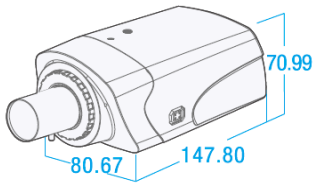

PS-TQ97AHD

- 1-AHD output
- 2-analog output
- 3-OSD button
- 4-power indicator
- 5- power supply input
- 6-RS485 interface
- 7-alarm out interface
- 8-external color turn black interface

FEATURES

- ◆Coaxial transmission, AHD high definition camera
- ◆Adopt low illumination 1/3"SONY 1.37Mega pixel CMOS image sensor
- ◆HD AHD 720P, analog 960H, dual-mode output
- ◆Video coaxial distance up to 500m
- ◆CVBS standard definition analog signal/AHD high definition signal output
- ◆D-WDR, 2D/3D NR, defog
- ◆Motion detecton, privacy mask, BLC, HLC
- ◆OSD Menu , multi language

CAMERA	
Sensor	1/3" SONY 1.37 Mega pixel CMOS
Effective pixels	1280 (H)*720 (V)
Video frame rate	720P@25/30fps
Resolution	950TVL
Min. illumination	Color:0.1Lux/F1.4, B/W: 0.01Lux/F1.4
Scan system	Progressive scan
Sync system	Internal
Lens	C.CS, ICR module optional
Electronic shutter	Auto/manual (X30~1/50000), FLK
S/N Rate	≥50db (AGC OFF)
Video output	1.0Vp-p composite video output, 75Ω
Output	PAL/NTSC adjustable
OSD menu	
White balance	ATW/AWC/SET/INDOOR/OUTDOOR/MANUAL/AWB
NR	2DNR/3DNR, OFF
Image adjustable	Brightness, contrast, sharpness, AGC
DWDR	AUTO/ ON/ OFF
Sens-up	OFF/ ON (X30, X25, X20, X15, X10, X8, X6, X4, X2)
BLC	BLC/ HLC/ OFF
AGC	ON/ OFF/ AUTO(1-15)
Day&Night	Auto ICR
Privacy mask	OFF/ ON (4 area)
Motion detection	OFF/ ON (4 area)
Mirror	Horizontal/ vertical/ rotation
Lens shading compensation	OFF/ ON
DPC	AUTO, White pixel compensation/ Black pixel compensation
Defog	OFF/AUTO
OSD menu	Chinese, English,(Totally 12 kinds of languages)
Dual-output	HD AHD analog CVBS adjustable

GENERAL

Transmission distance	75-3/300m, 75-5/500m
IR irradiation distance	/
Power supply	DC12V± 10%
Power consumption (max)	<5W
Operating temperature	-10°C ~ 55°C/ 10%-90%
Dimensions(mm)	147.8(L)*80.7(W)*71.0(H)
Weight(PCS(g))	About 360g