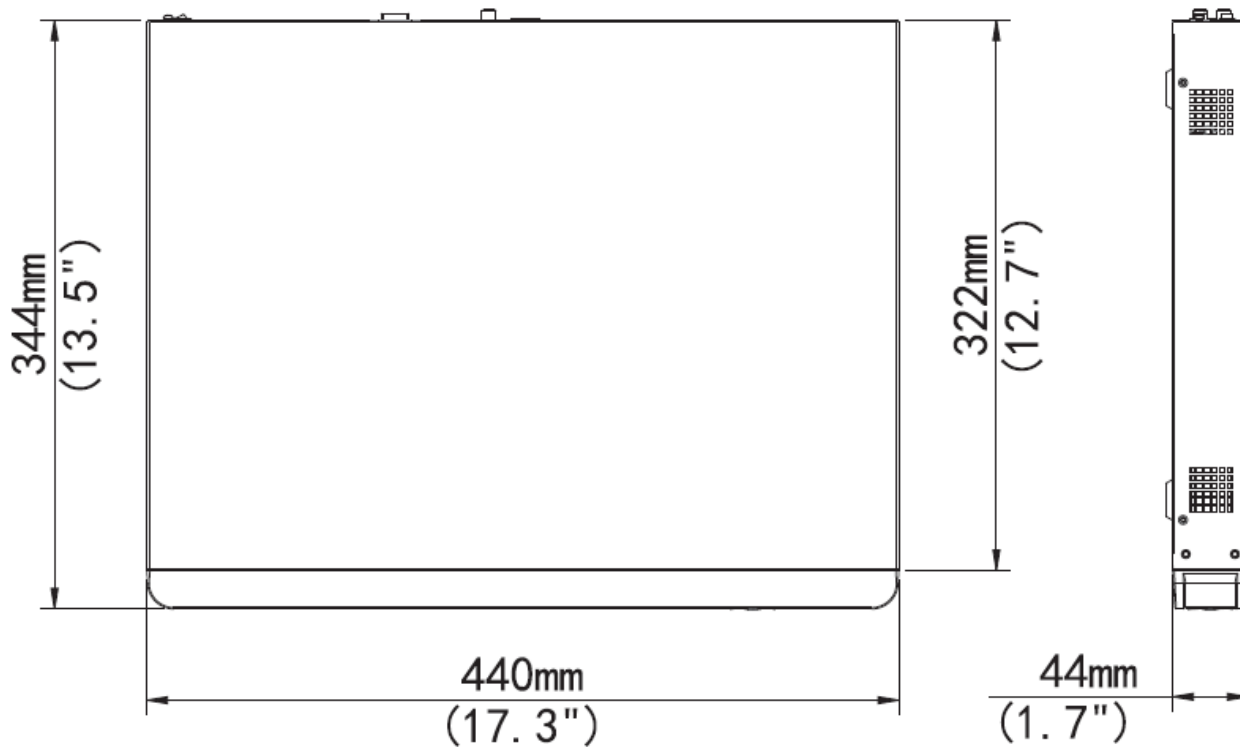

### Key Features

- Support Ultra 265/H.265/H.264 video formats
- 16/32-channel input
- Third-party IP cameras supported with ONVIF conformance: Profile S, Profile G, Profile T, API/SDK provided
- Support 2-ch HDMI, 1-ch VGA, HDMI2 at up to 4K(3840x2160) resolution
- HDMI1/VGA and HDMI2 independent outputs provided
- Up to 12 Megapixels resolution recording
- 4 SATA HDDs, Up to 10TB for each HDD
- Various fisheye dewarping modes for live view and playback for both web interface and GUI
- ANR technology to enhance the storage reliability when the network is disconnected
- Support cloud upgrade

Hard Disk	
SATA	4 SATA interfaces
Capacity	up to 10TB for each HDD
External Interface	
Network Interface	2 RJ45 10M/100M/1000M self-adaptive Ethernet Interfaces
Serial Interface	1 x RS485
USB Interface	Front panel: 1 x USB2.0 Rear panel: 1 x USB2.0, 1 x USB3.0
Alarm In	16-ch
Alarm Out	4-ch
General	
Power Supply	12V DC Power Consumption: ≤ 12W (without HDD)
Working Environment	-10°C ~ + 55°C (+14°F ~ +131°F), Humidity ≤ 90% RH (non-condensing)
Dimensions(W×D×H)	440mm × 344mm × 44mm (17.3" × 13.5" × 1.7")
Weight (without HDD)	≤ 3.14 Kg (6.92 lb.)

## Dimension