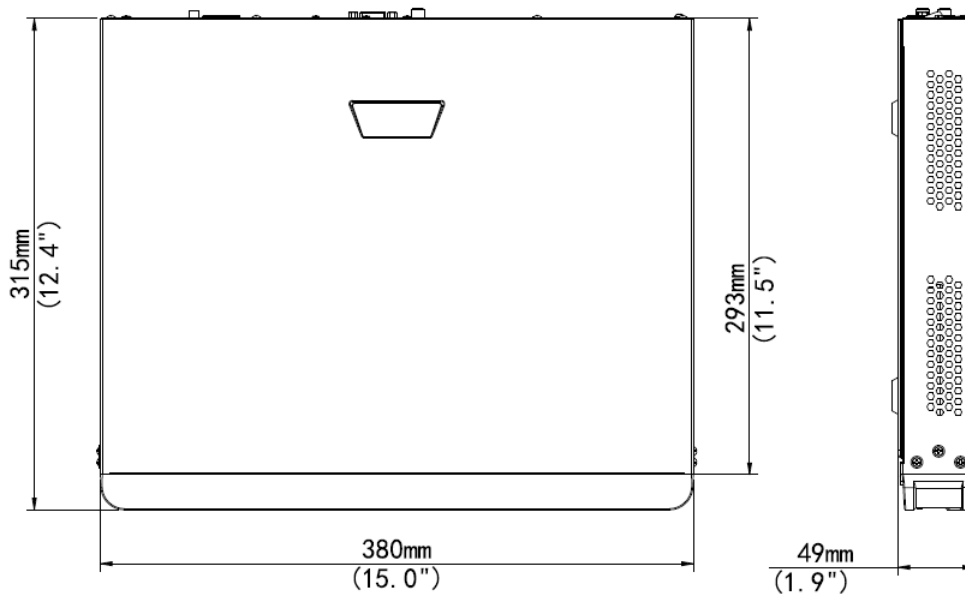

PoE			
Interface	8 independent 100Mbps PoE network interfaces		16 independent 100Mbps PoE network interfaces
Max Power	Max 30W for single port Max 130W in total ( 16.25W for each )	Max 30W for single port Max 130W in total ( 16.25W for each )	Max 30W for single port Max 240W in total ( 15W for each )
Supported Standard	IEEE 802.3af/at		
General			
Power Supply	220V AC Power Consumption: ≤9 W( without HDD )		
Working Environment	-10°C ~ + 55°C ( +14°F ~ +131°F ), Humidity ≤ 90% RH(non-condensing)		
Dimensions(W×D×H)	380mm ×315mm × 49.1mm(15.0" × 12.4" ×1.9" )		
Weight ( without HDD )	≤2.4kg (5.29 lb)		

## Dimensions