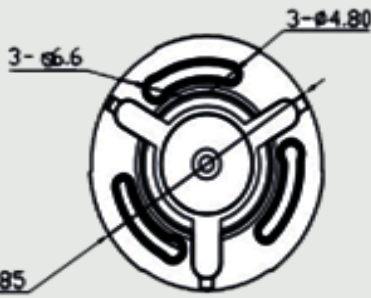

720P IR Dome AHD Camera

Dimension

PS-D90AHD

Features

- High Definition AHD 720P real-time video
- HD AHD video output, no delay, lossless, long distance transmission
- Progressive scan CMOS, capture moving object perfectly
- Reach 400 meters coaxial cable real-time transmission
- Support low illumination, auto color to black
- Support ICR switch, realize day& night monitoring

Specification

Model	PS-D90AHD
Image Sensor	1/4" color CMOS
Resolution	1280x720P
Image System	PAL/NTSC
Minimum Illumination	0lux (LED ON)
Lens	Fixed 3.6/6mm
IR distance	15m
Video Output	BNC×1
Frame rate	30fps (60Hz) ,25fps(50Hz)
D&N	Support ICR
SNR	>52dB (AGC off)
Electronic shutter	1/60s~1/67500s
Auto-gain	Support
White Balance	Auto
Power	DC12V (±10%)
Operation Environment	- 20°C~ 55°C, 10% ~ 90% (humidity)
Weight	0.29kg
Dimension	69.8 x 99.8mm