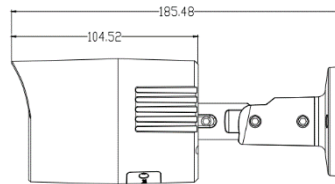

### Dimension

Model	PS-691HD-P
<b>Parameter</b>	
<b>NETWORK</b>	
Protocol	TCP/IP, UDP, HTTP, DHCP, RTSP, DDNS, NTP, PPPOE, UPNP, SMTP, ONVIF
Port protocol	ONVIF, API, GB28181 optional
<b>INTERFACE</b>	
Network Interface	RJ45 10M/100M adaptive
Analog video output	1CH 1.0Vp-p composite video output
Audio	1CH bi-directional talk (RCA port)
Alarm	2CH input/ 1CH output
TF card	Support, max 128G
RS485	Support, half-duplex mode
<b>GENERAL</b>	
Operating temperature /humidity	-20°C ~ 55°C/0%-90%
Protection grade	IP66
Power supply	DC12V /POE
Power consumption (max)	<7W
Dimensions(mm)	71(W)*71(H)*186(L)mm
Weight/PCS(g)	600g
<b>WIRE INTERFACE</b>	
1-Audio input	
2-Power supply input	
3-Network interface	
4.RS485/alarm output	
5-Analog video output	
6-Alarm input	
7-Audio output	