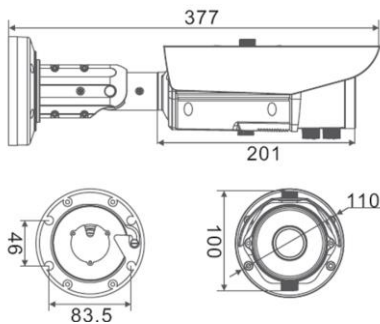

Specifications

Key features

- 1/2.8" Progressive Scan CMOS
- VF Lens 3.0-12mm
- WDR>120dB
- Full HD 1080P
- Triple Streams
- IR Range 30-40m
- 3D DNR,ICR

Dimension

Accessories

CBK629

CBK633

| CAMERA | |
|-------------------------|---|
| Image Sensor | 1/2.9" Progressive Scan CMOS |
| Min. illumination | Color 0.1Lux;IR ON 0 Lux |
| Day & Night | ICR |
| Shutter Speed | 1/5-1/20000 |
| Auto Iris | Yes |
| Wide Dynamic Range | True WDR>120dB |
| Digital Noise Reduction | 2D/3D |
| Lens | 3.0-12mm Lens |
| FOV | 87° ~ 35° |
| IR LED | 17pcs |
| IR Range | 30-40m |
| IMAGE | |
| Video Compression | H.264 High/Main/Baseline Profile, MJPEG |
| Bit Rate (CBR/VBR) | Main stream:500kb-12000kb ;Sub stream 100kb-6000kb |
| Audio Compression | G.711 ,RAW_PCM |
| Max.Resolution | 1920x1080/30fps |
| Stream | Stream1 1920x1080/1280x720 Stream 2 D1 to QVGA Stream 3 1920x1080 to QVGA |
| Image Setting | Rotate Mode,Saturation,Brightness,Contrast,Sharpness |
| HLC | Auto |
| 9:16 Corridor mode | N/A |
| DIS | N/A |
| ROI | N/A |
| Defog | N/A |
| NETWORK | |
| Network Protocols: | HTTP,HTTPS, TCP/IP, UDP/IP, RTSP, IPv4, IPv6, DHCP, NTP, PPoE, Unicast and Multicast supported. |
| Alarm Trigger | Motion Detection,Network disconnect,Disk alarm,I/O alarm |
| RTSP Video | Standard RFC2326, Support QuickTime / VLC Player. |
| Security | User security authentication, Reset, Hardware WatchDog |
| Web Language | English, Chinese, Polish, Italian, Portuguese, Spanish.(Sunell Brand) |
| System Compatibility | Onvif |
| INTERFACE | |
| Ethernet | 1 Ethernet (10/100 Base-T) RJ-45 Connector |
| Audio I/O | 1ch Audio In,1ch Audio Out |
| Alarm I/O | Default Not support,Optional 1ch Alarm In,1ch Alarm Out |
| RS485 | N/A |
| BNC Output | Yes |
| Reset Button | Yes |
| Edge Storage | Micro SD/SDHC slot ,Max 32GB |
| GENERAL | |
| Power Supply | DC12V/POE |
| Power Consumption | 5W(IR LED OFF); 11W (IR LED ON) |
| OperatingTemperature | -10℃~+50℃ |
| Operating Humidity | 0% - 90% RH |
| Ingress Protection | IP66 |
| Approvals | CE / FCC / IOS9001/ IOS14001 |
| Product Dimensions | φ 110×377mm |
| Product Weight | 1680g |