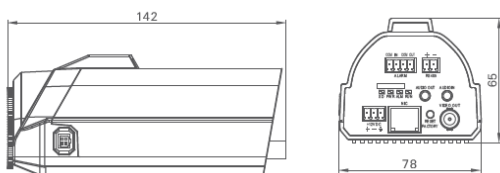

#### Key Features

- 1/2.8" Progressive Scan CMOS
- WDR>120dB
- FULL HD 1080P
- Triple Streams
- 3D DNR,ICR

#### Dimension

#### Accessories

CAMERA	
Image Sensor	1 / 2.8" Progressive Scan CMOS
Min. illumination	Color 0.1Lux(AGC ON);B&W 0.01Lux(AGC ON)
Day & Night	Auto ICR
Shutter Speed	1/50-1/64000
Auto Iris	Yes
Wide Dynamic Range	True WDR>120dB
Digital Noise Reduction	2D/3D
Lens	1 / 2.7" 2.7-12mm Megapixel lens
FOV	N/A
IR LED	Depends on IR illuminator housing
IR Range	Depends on IR illuminator housing
IMAGE	
Video Compression	H.264 High/Main/Baseline Profile, MJPEG
Bit Rate (CBR/VBR)	Main stream:500kb-8000kb ;Sub stream 100kb-6000kb
Audio Compression	G.711 ,RAW_PCM
Max.Resolution	1920x1080/30fps
Stream	Stream1 1920x1080/1280x720 Stream 2 D1 to QVGA Stream 3 1920x1080 to QVGA
Image Setting	Rotate Mode,Saturation,Brightness,Contrast,Sharpness
HLC	Auto
9:16 Corridor mode	N/A
DIS	N/A
ROI	N/A
Defog	N/A
NETWORK	
Network Protocols:	HTTP,HTTPS, TCP/IP, IPv4 , IPv6 ,UDP/IP, RTSP, DHCP, NTP, PPoE, Unicast and Multicast supported.
Alarm Trigger	Motion Detection,Network disconnect, Disk alarm,I/O alarm
RTSP Video	Standard RFC2326, Support QuickTime / VLC Player.
Security	User security authentication, Reset, Hardware WatchDog
Web Language	English, Chinese, Polish, Italian, Portuguese, Spanish.
System Compatibility	Onvif ,CGI
INTERFACE	
Ethernet	1 Ethernet (10/100 Base-T) RJ-45 Connector
Audio I/O	1ch Audio In,1ch Audio Out
Alarm I/O	1ch Alarm In,1ch Alarm Out
RS485	Yes
BNC Output	Yes
Reset Button	Yes
Edge Storage	Micro SD/SDHC slot ,Max 32GB
GENERAL	
Power Supply	DC12V & IEEE802.3af (POE)
Power Consumption	5W(MAX)
Operating Temperature	-10°C~+50°C
Operating Humidity	0% - 90% RH
Ingress Protection	N/A
Approvals	CE / FCC / ISO9001 / ISO14001
Product Dimensions	142mm(D)x78mm(W)x65mm(H)
Product Weight	360g