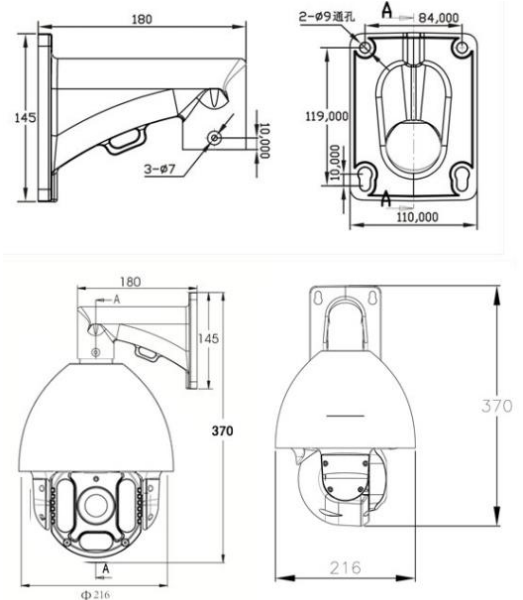

Dimension

Features

1. 4pcs OSRAM IR Array LEDs, 6pcs laser LEDs, IR distance up to 300m.
2. Infrared light and power distance matching algorithm, based on the rate and distance adjusting lamp brightness and angle, make the image to achieve the ideal state.
3. Use high quality components to effect high definition image. Max resolution 1920* 1080.
4. Support ONVIF 2.0. Support Auto tracking function.
5. Precision motor drive, sensitive response, smooth operation, accuracy error is less than 0.1 degrees, image no jitter at any speed.
6. Support the lightning protection, anti-surge, anti-stressed by surges, IP 66.
7. High quality platform, stable quality. Support dual main stream H.265/H.264. Support multiple level configuration video quality.
8. Support proportion variable zoom function, rotation speed can be adjusted automatically according to the lens zoom.