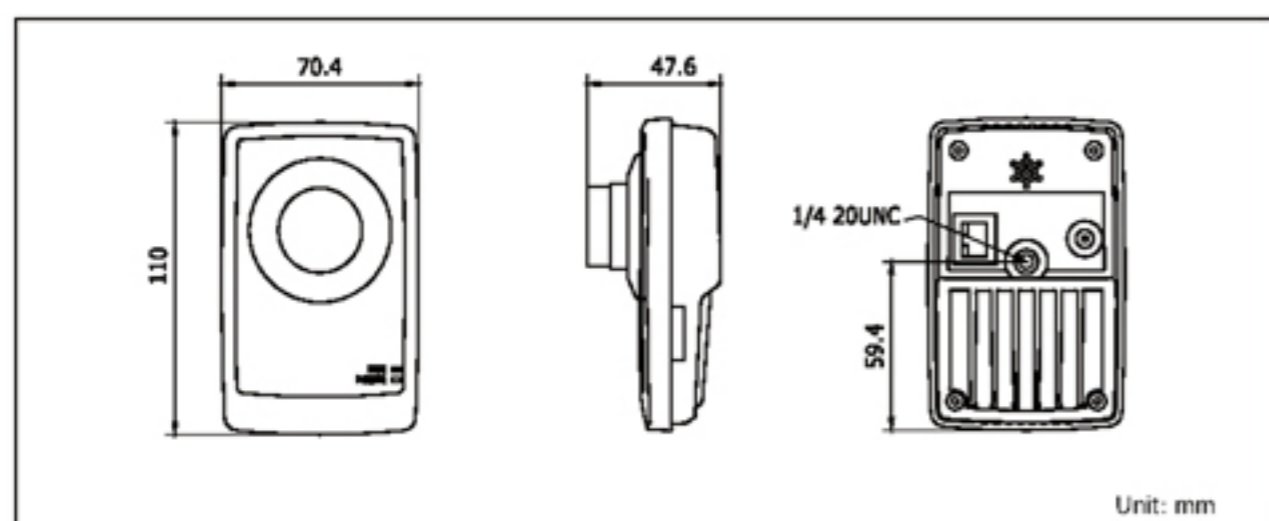

Key features

- 1/3" progressive scan CMOS
- H.264 / MPEG4 / MJPEG video compression
- Up to 2 megapixel resolution
- HD 720P real time video
- Day / night auto switch
- PoE
- ePTZ control

Dimensions

Specifications

Camera	
Image sensor	1/3" progressive scan CMOS
Min. illumination	0.5 lux@F1.2, AGC on, 0.1 lux@F1.2, AGC on, sens-up × 5 1.1 lux@F1.8, AGC on, 0.2 lux@F1.8, AGC on, sens-up × 5
Shutter time	1/25s ~ 1/100,000s
Lens	4 mm @F1.8 Angle of view: 71°
Lens mount	M12
Day & night	Electronic
Compression standard	
Video compression	H.264 / MPEG4 / MJPEG
Bit rate	32 Kbps ~ 16 Mbps
Audio compression	G.711
Dual stream	Yes
Image	
Max. image resolution	1600 x 1200
Frame rate	50 Hz: 12.5 fps (1600 × 1200) 12.5 fps (1600 × 912) 25 fps (1280 × 960) 25 fps (1280 × 720) 60 Hz: 15 fps (1600 × 1200) 15 fps (1600 × 912) 25 fps (1280 × 960) 30 fps (1280 × 720)
Image settings	Saturation, brightness, contrast adjustable through client software or web browser
Network	
Network storage	NAS (iSCSI optional)
Alarm trigger	Motion detection
Protocols	TCP/IP, HTTP, DHCP, DNS, DDNS, RTP/RTSP, PPPoE, SMTP, NTP (SNMP, HTTPS, SIP, FTP, SRTP, 802.1x, IPv6 optional)
Security	Password protection, watermark
System compatibility	ONVIF, PSIA, CGI
Interface	
Audio	Internal microphone and speaker
Communication interface	1 RJ45 10M / 100M ethernet port
Local storage	Built-in Micro SD slot, up to 32 GB
Reset button	Yes
General	
Operating conditions	-10°C ~ 60°C (14°F ~ 140°F) Humidity 90% or less (non-condensing)
Power supply	12 VDC ± 10%. PoE (802.3af)
Power consumption	4W max. -W: 5.5W max.
Dimensions	70.4 × 110 × 47.6mm (2.77" × 4.33" × 1.87")
Weight	250g (0.55 lbs)