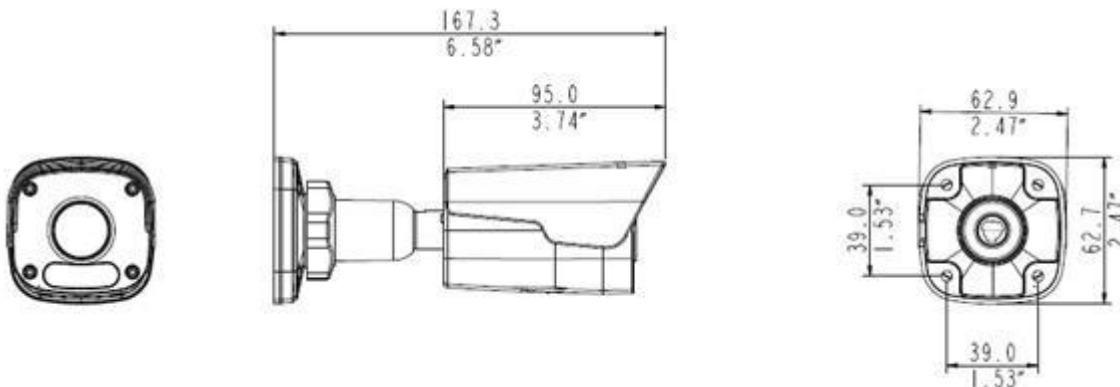

#### Structure

- Wide temperature range: -30°C ~ 60°C (-22°F ~ 140°F)
- Wide voltage range of ±25%
- IP67
- 3-Axis

#### Dimensions