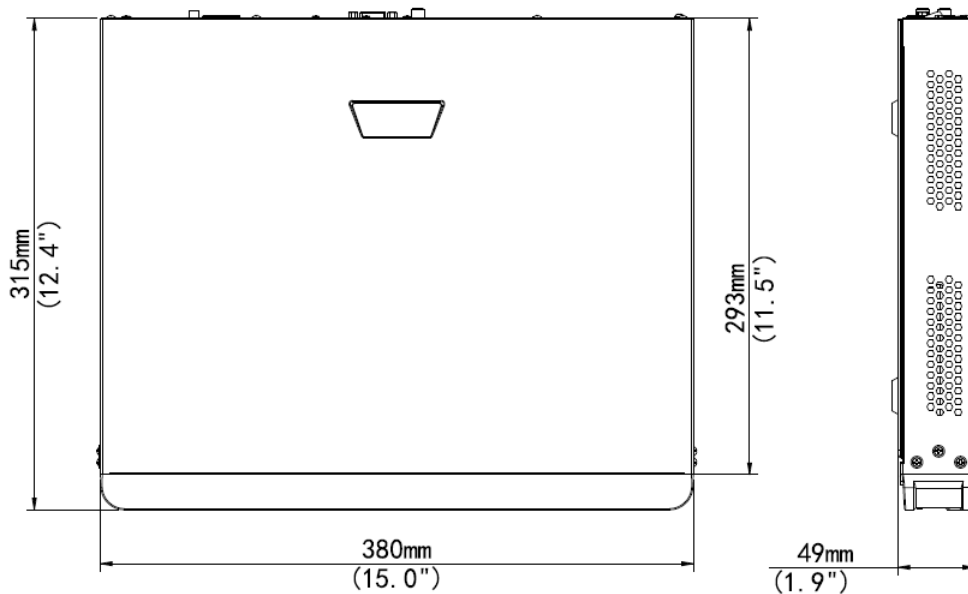

PoE			
Interface	8 independent 100Mbps PoE network interfaces		16 independent 100Mbps PoE network interfaces
Max Power	Max 30W for single port Max 130W in total (16.25W for each)	Max 30W for single port Max 130W in total (16.25W for each)	Max 30W for single port Max 240W in total (15W for each)
Supported Standard	IEEE 802.3af/at		
General			
Power Supply	220V AC Power Consumption: ≤9 W(without HDD)		
Working Environment	-10°C ~ + 55°C (+14°F ~ +131°F), Humidity ≤ 90% RH(non-condensing)		
Dimensions(W×D×H)	380mm ×315mm × 49.1mm(15.0" × 12.4" ×1.9")		
Weight (without HDD)	≤2.4kg (5.29 lb)		

Dimensions

Rear Panel

Take **PS-NVR2302-16S-P8** for example