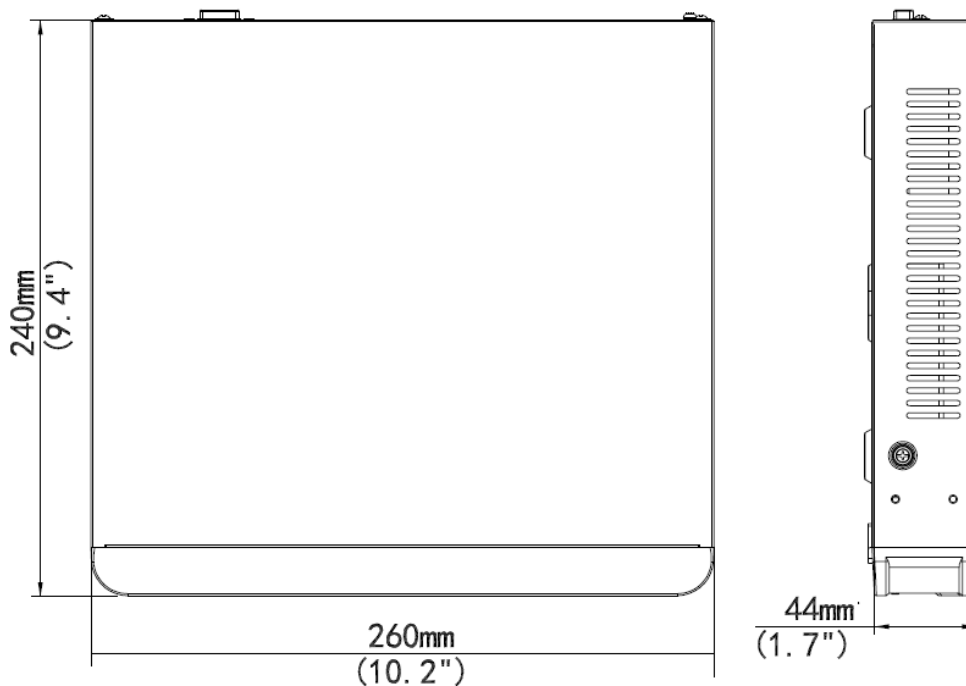

PS-NVR2301-08B-P8

BASIC SERIES

Key Features

-  Support Ultra 265/H.265/H.264 video formats
-  8-channel input
-  Plug & Play with 8 independent PoE network interfaces
-  Third-party IP cameras supported with ONVIF conformance: Profile S, Profile G, Profile T
-  Support 1-ch HDMI, 1-ch VGA
-  HDMI and VGA simultaneous output
-  Up to 2MP resolution recording
-  1 SATA HDD up to 10 TB
-  Support cloud upgrade

Specifications

| Model | PS-NVR2301-08B-P8 |
|----------------------|---|
| Video/Audio Input | |
| IP Video Input | 8-ch |
| Network | |
| Incoming Bandwidth | 40Mbps |
| Outgoing Bandwidth | 40Mbps |
| Remote Users | 128 |
| Protocols | P2P, UPnP, NTP, DHCP, PPPoE |
| Video/Audio Output | |
| HDMI/VGA Output | HDMI: 1920x1080p/60Hz, 1920x1080p/50Hz, 1600x1200/60Hz, 1280x1024/60Hz, 1280x720/60Hz, 1024x768/60Hz VGA: 1920x1080p/60Hz, 1920x1080p/50Hz, 1600x1200/60Hz, 1280x1024/60Hz, 1280x720/60Hz, 1024x768/60Hz |
| Recording Resolution | 1080p/960p/720p/D1/2CIF/CIF |
| Synchronous Playback | 8-ch |
| Corridor Mode Screen | 3/4/5/7/9 |
| Decoding | |

| | |
|---------------------------|--|
| Decoding format | Ultra 265/H.265/H.264 |
| Liveview/Playback | 1080p/960p/720p/D1/2CIF/CIF |
| Capability | 4 x 1080p@20, 4 x 720p@30 |
| Hard Disk | |
| SATA | 1 SATA interface |
| Capacity | up to 10TB for each disk |
| External Interface | |
| Network Interface | 1 RJ45 10M/100M self-adaptive Ethernet Interface |
| USB Interface | Rear panel: 2 x USB2.0 |
| PoE | |
| Interface | 8 independent 100 Mbps PoE network interfaces |
| Max Power | Max 30W for single port Max 108W in total (13.5W for each) |
| Supported Standard | IEEE 802.3at, IEEE 802.3af |
| General | |
| Power Supply | 52V DC Power Consumption: ≤5.55 W (without HDD) |
| Working Environment | -10°C~+55°C (+14°F~+131°F), Humidity ≤ 90% RH (non-condensing) |
| Dimensions (W×D×H) | 260mm × 240mm × 44mm (10.2"×9.4"×1.7") |
| Weight (without HDD) | 0.99kg (2.18lb) |

Dimensions

Rear Panel